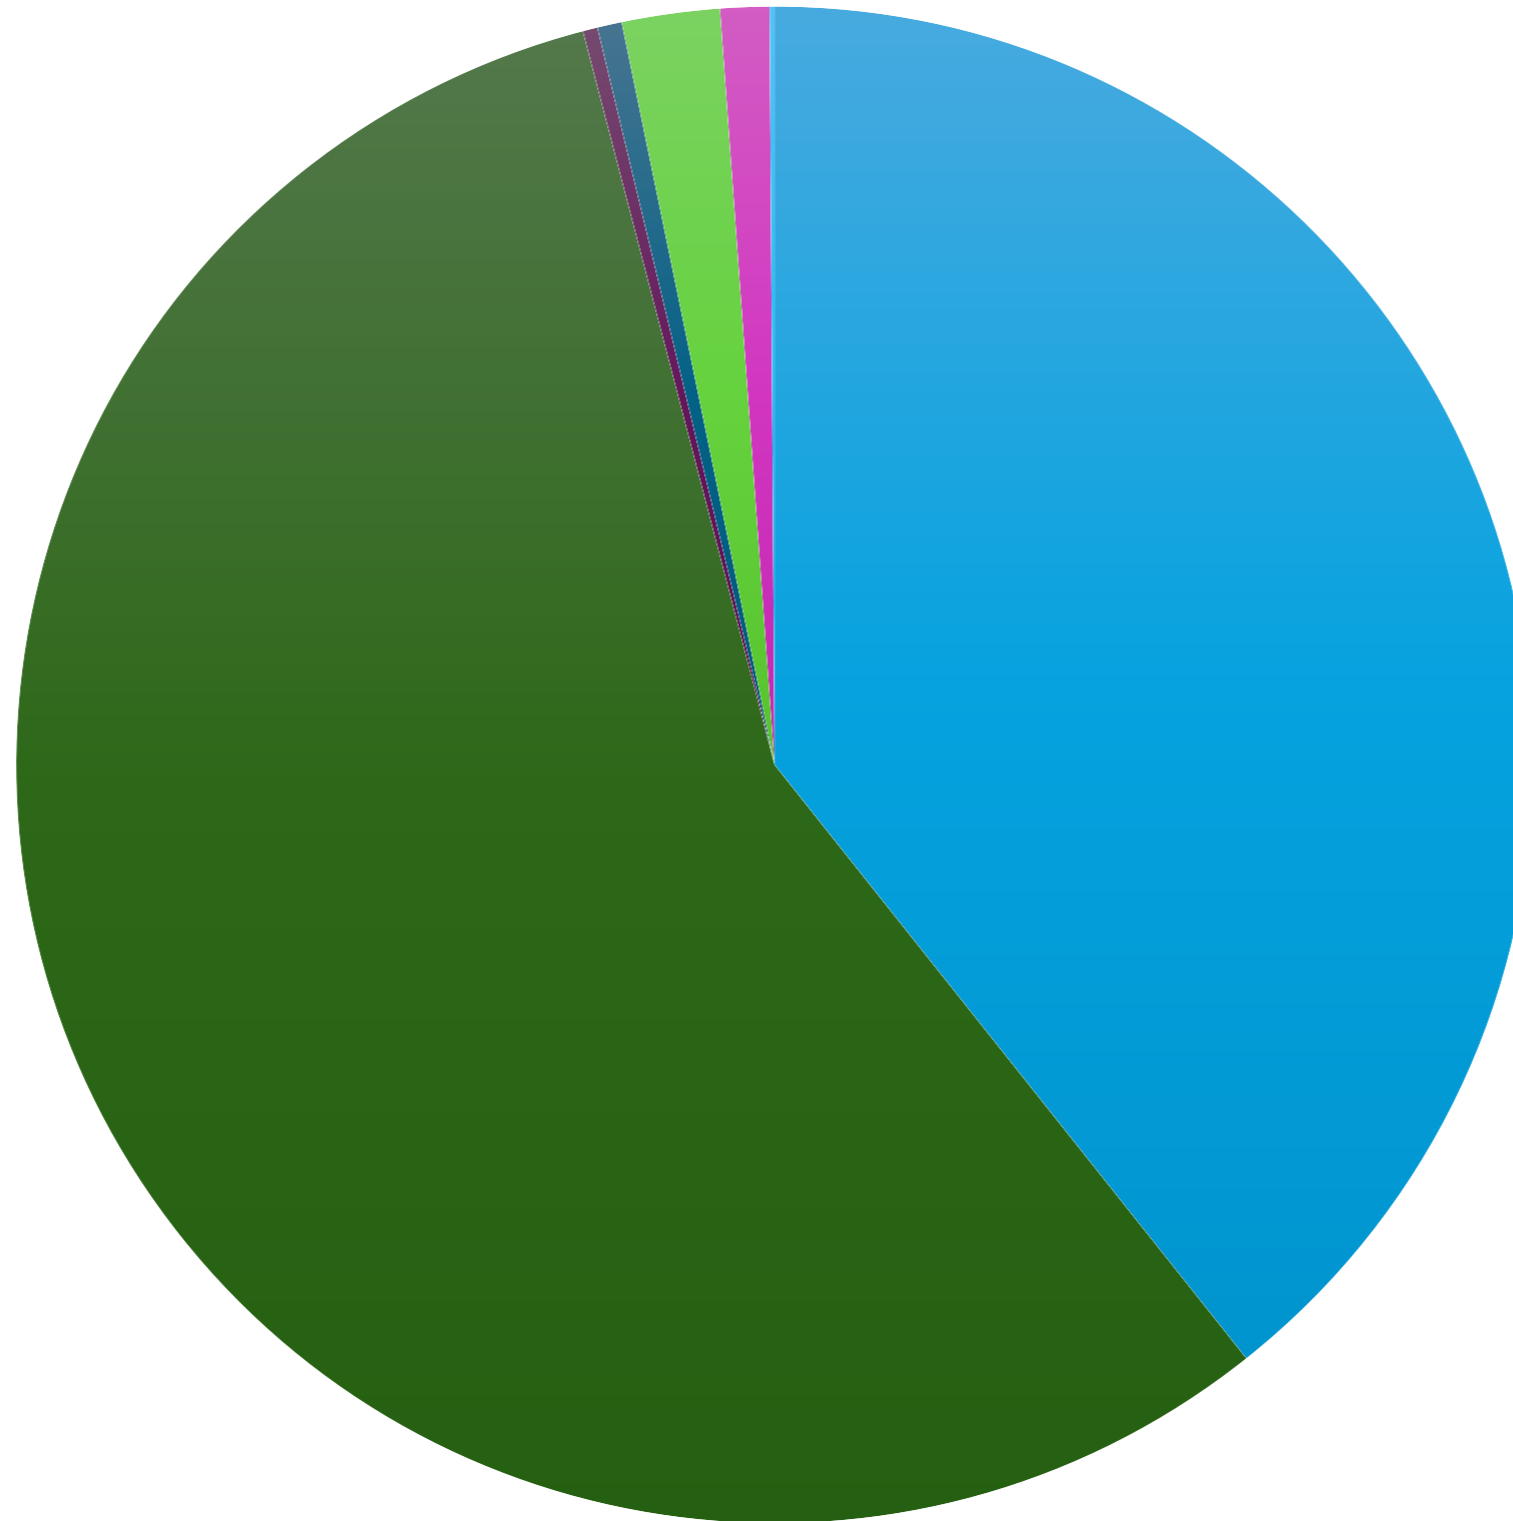

Religions of Cheshire East 2021 Census

■ No religion   ■ Christian   ■ Buddhist   ■ Hindu   ■ Jewish   ■ Muslim   ■ Sikh