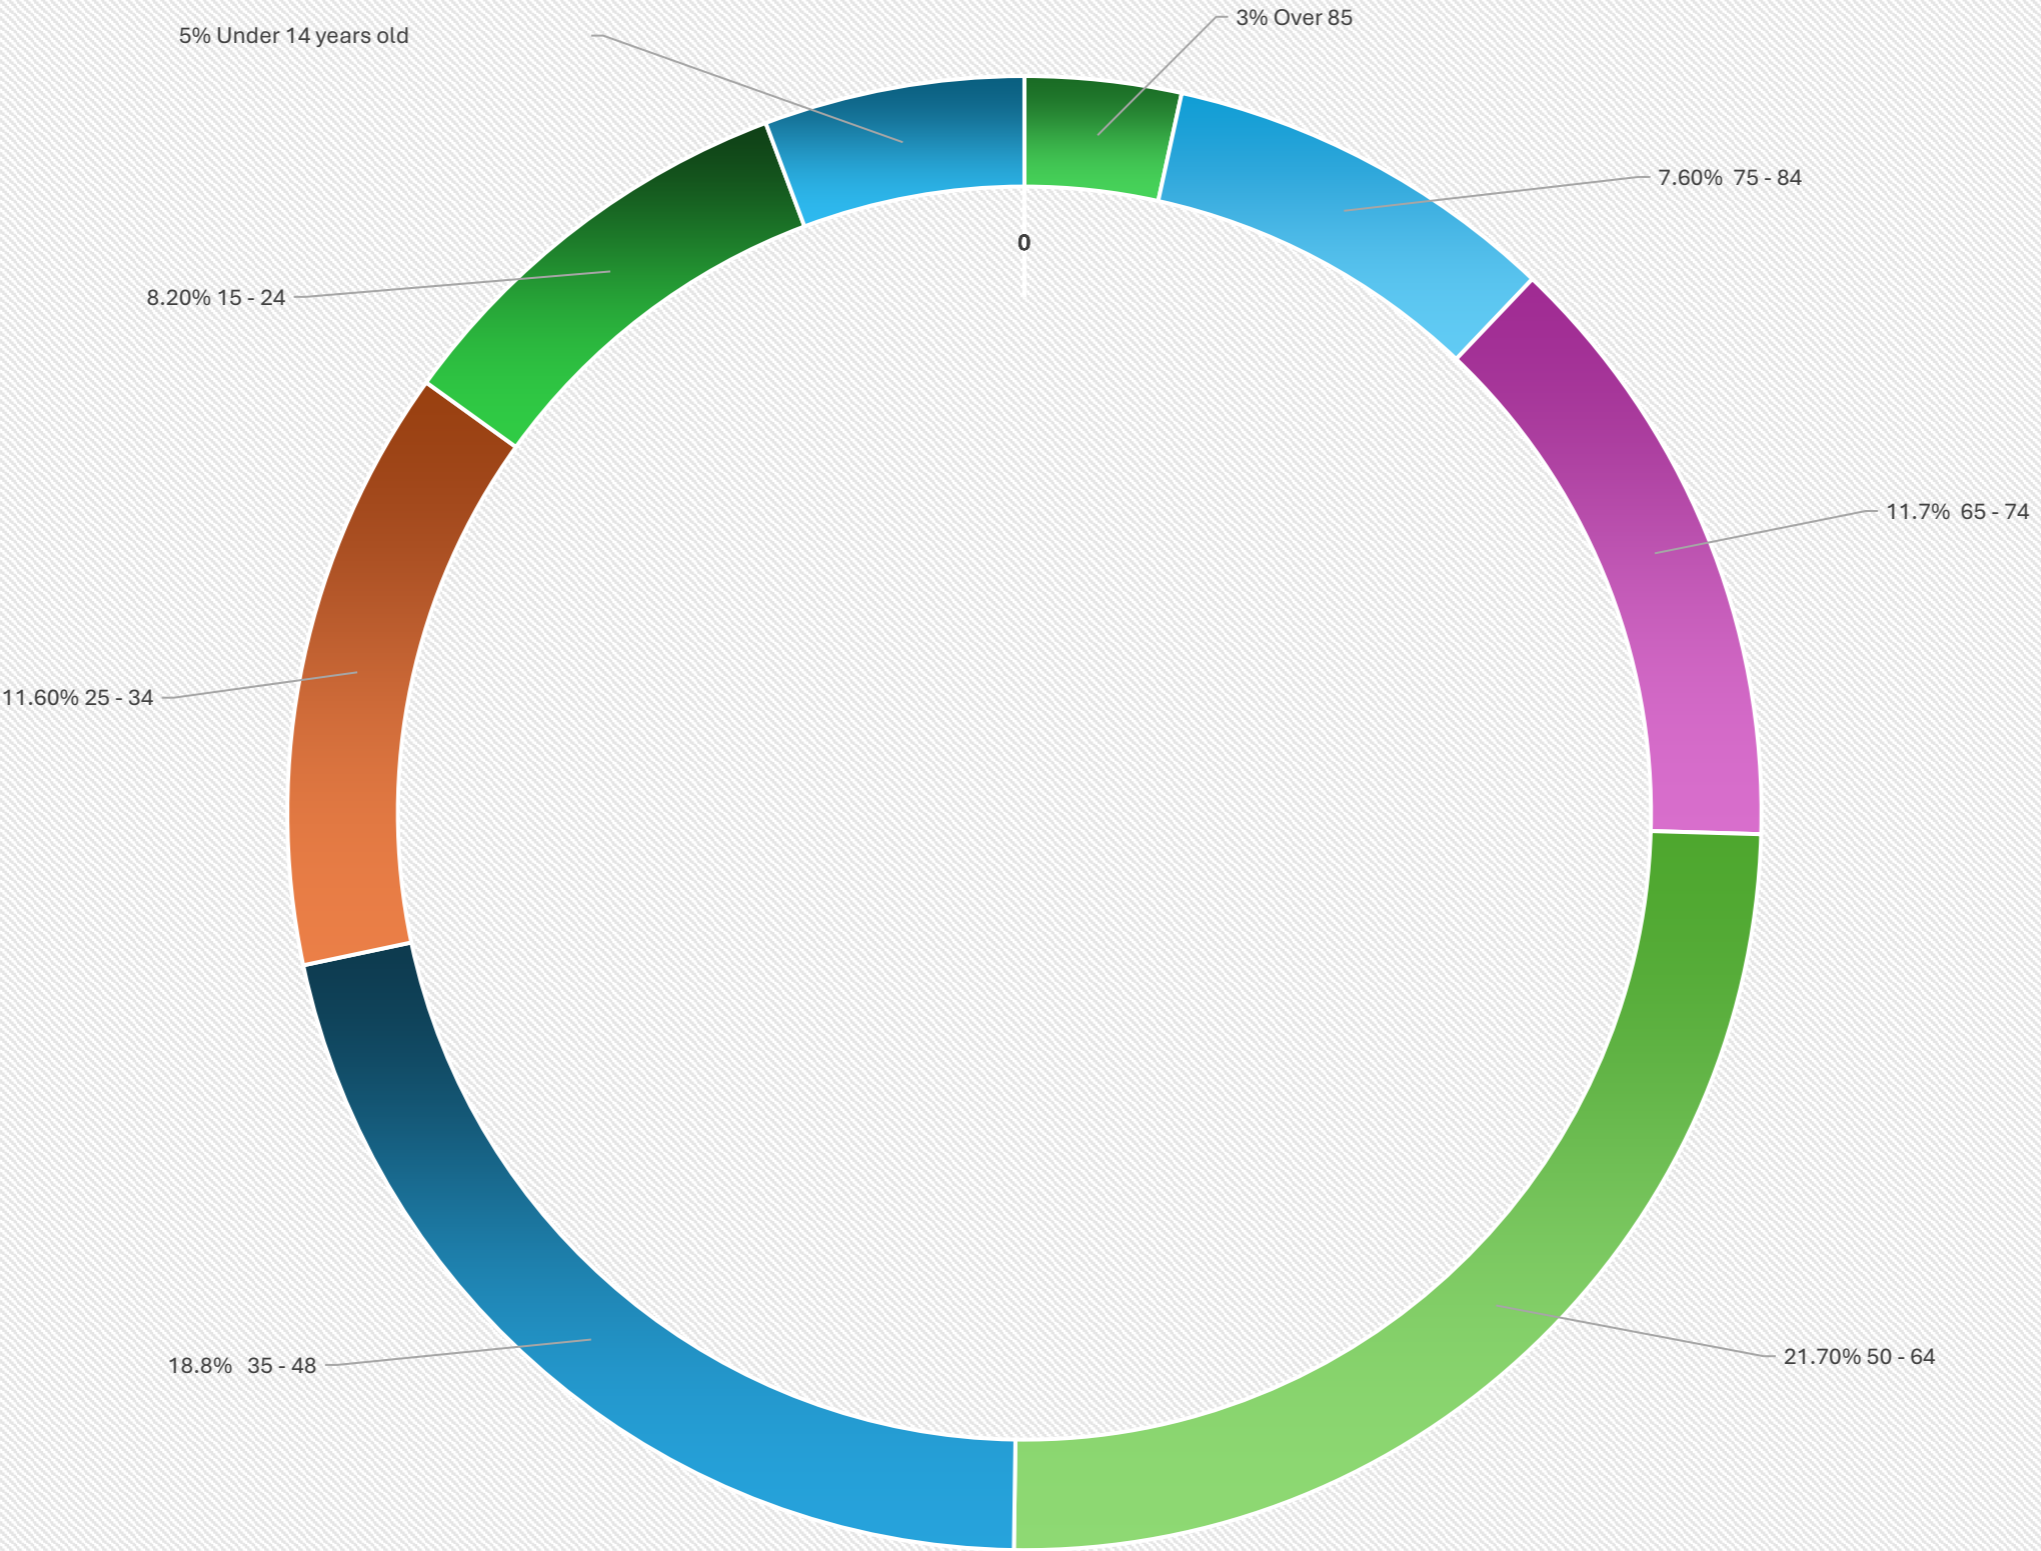

# Age profile of Cheshire East 2021 Census

Where people live in Cheshire East  
2021 Census

Own their own home Shared ownership Social renters Private renters

### Relationship status

■ Never married or in a civil partnership ■ Married or in a civil partnership ■ Separated ■ Divorced or civil partnership dissolved ■ Widowed or surviving partner of a civil partnership